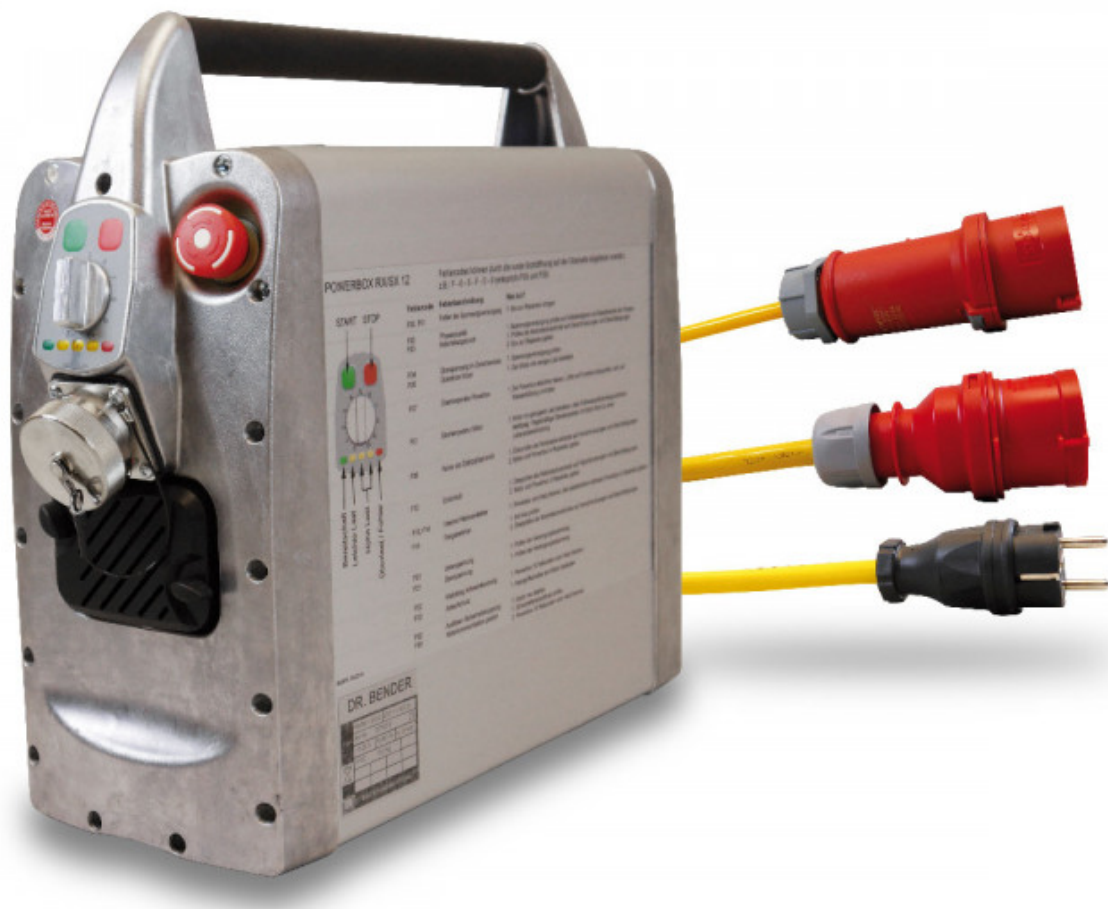

- The wide voltage range allows operation at 230 volts and 400 volts – 480 volts networks
- The machine stops immediately by electronic quick-stop function
- Machine diagnostics possible through integrated local display or on PC
- Integrated service display
- Up to 30% higher efficiency brings higher power output and more torque
- The Powerbox can be easily used for air and water cooling (water cooling: optional extra)
- Wear-resistant membrane keyboard

Drive BELUGA SXM

- Easy changeable attachments for different applications (drilling and sawing)
- Longevity by using quality components
- Ergonomic and handy design
- Maximum operator safety through ultra quick-release non-wearing magnetic safety clutch – patented
- 8 – way adjustable handles for each working position, both right and left-handed