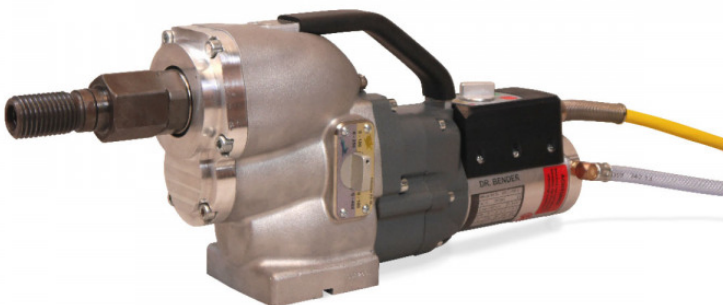

Drilling motor RX SL

Powerful drilling motor up to 12.000 W

Drilling – up to Ø 1.000 mm maximum

The wide voltage range allows operation at 230 volts and 400 volts – 480 volts AC The machine stops immediately by electronic quick-stop function

Integrated service display

An up to 30% higher efficiency brings higher power output and more torque Durability by using high-quality components

Ergonomic design with handy dimensions